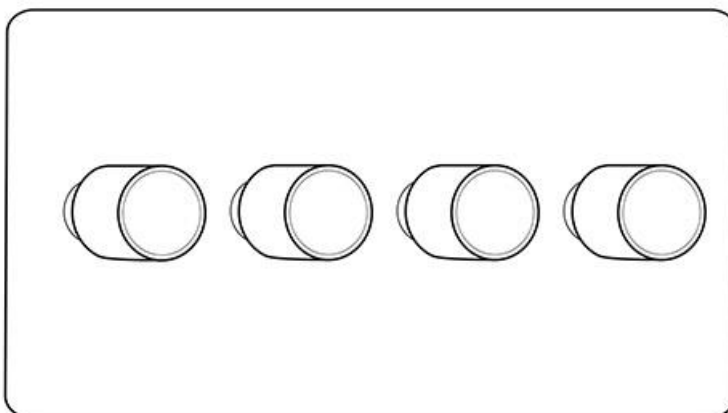

Heritage Brass

Georgian Elite Range - Polished Brass

4 Gang Dimmer 250 watts (Compatible with halogen/ incandescent bulbs) - J01.974.250

Range	Georgian Elite Range
Product	Georgian Elite Range Polished Brass Switches & Sockets, J01
Insert Type	4 Gang Dimmer 250 watts (Compatible with halogen/ incandescent bulbs)
Plate Finish	Polished Brass
Switch Colour	Polished Brass
Body and Switch Trim	Trimless
Height	86 mm
Width	147 mm
Fixing Hole Centres	Box Fixing = 120.6 mm
Minimum Box Depth	35
Current	-
Voltage	230 V
Power	40 W - 250 W Leading Edge
Terminal Capacity	4 mm ²
Earth Terminal Capacity	5 mm ²
Product Class 1	Face plate must be earthed
Ambient Operating Temperature	-5°C - 40°C
Recommended Location	Indoor use only
Standard	BS EN 55014, BS EN 60669-2-1