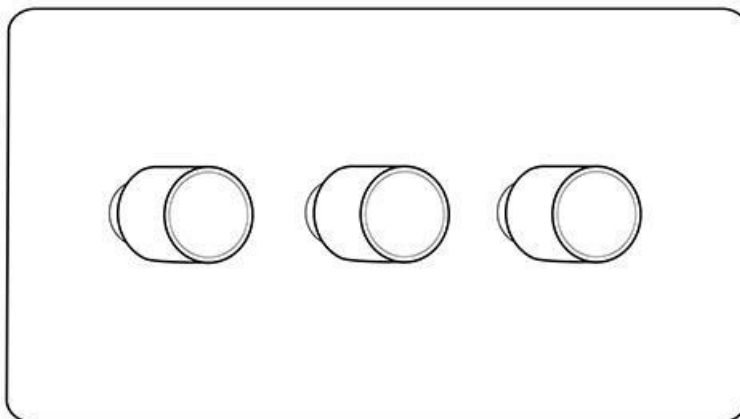

Heritage Brass

Georgian Elite Range - Polished Brass 3G Multi Location Secondary Dimmer - J01.973.MLS

Range	Georgian Elite Range
Product	Georgian Elite Range Polished Brass Switches & Sockets, J01
Insert Type	3G Multi Location Secondary Dimmer
Plate Finish	Polished Brass
Switch Colour	Polished Brass
Body and Switch Trim	Trimless
Height	86 mm
Width	147 mm
Fixing Hole Centres	Box Fixing = 120.6 mm
Minimum Box Depth	35
Current	-
Voltage	230 V
Power	Max 100 W - 10 Lamps
Terminal Capacity	4 mm ²
Earth Terminal Capacity	5 mm ²
Product Class 1	Face plate must be earthed
Ambient Operating Temperature	-5Å°C - 40Å°C
Recommended Location	Indoor use only
Standard	BSEN60669-2-1