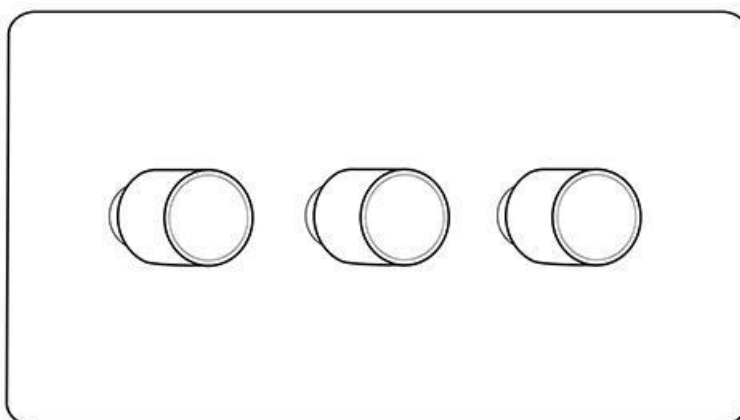

### 3G Multi Location Primary Dimmer - J01.973.MLP

<b>Range</b>	Georgian Elite Range
<b>Product</b>	Georgian Elite Range Polished Brass Switches & Sockets, J01
<b>Insert Type</b>	3G Multi Location Primary Dimmer
<b>Plate Finish</b>	Polished Brass
<b>Switch Colour</b>	Polished Brass
<b>Body and Switch Trim</b>	Trimless
<b>Height</b>	86 mm
<b>Width</b>	147 mm
<b>Fixing Hole Centres</b>	Box Fixing = 120.6 mm
<b>Minimum Box Depth</b>	35
<b>Current</b>	-
<b>Voltage</b>	230 V
<b>Power</b>	Max 100 W - 10 Lamps
<b>Terminal Capacity</b>	4 mm <sup>2</sup>
<b>Earth Terminal Capacity</b>	5 mm <sup>2</sup>
<b>Product Class 1</b>	Face plate must be earthed
<b>Ambient Operating Temperature</b>	-5Å°C - 40Å°C
<b>Recommended Location</b>	Indoor use only
<b>Standard</b>	BSEN60669-2-1