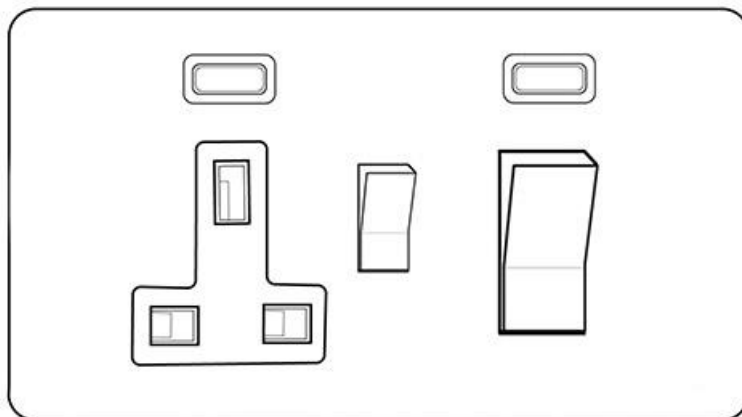

Heritage Brass

Georgian Elite Range - Polished Brass

45A Cooker Unit + 13A Socket - J01.962.W

Range	Georgian Elite Range
Product	Georgian Elite Range Polished Brass Switches & Sockets, J01
Insert Type	45A Cooker Unit + 13A Socket
Plate Finish	Polished Brass
Switch Colour	White
Body and Switch Trim	White
Height	86 mm
Width	147 mm
Fixing Hole Centres	Box Fixing = 120.6 mm
Minimum Box Depth	48
Current	45 Amp
Voltage	230 V
Power	-
Terminal Capacity	4 mm ²
Earth Terminal Capacity	5 mm ²
Product Class 1	Face plate must be earthed
Ambient Operating Temperature	-5°C - 40°C
Recommended Location	Indoor use only
Standard	BS 4177, BS 1363