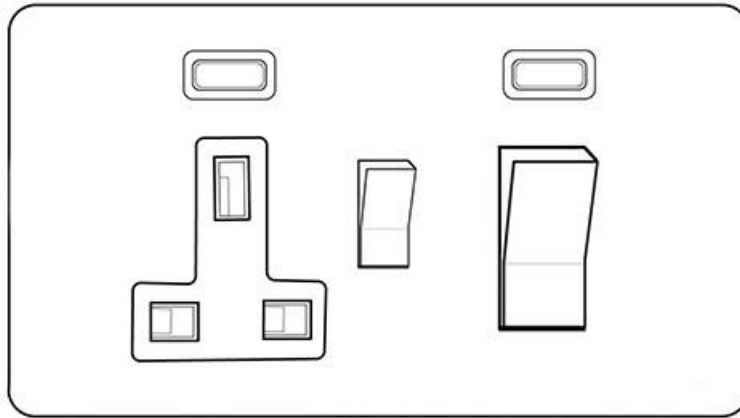

Heritage Brass

Georgian Elite Range - Polished Brass

45A Cooker Unit + 13A Socket - J01.962.BK

Range	Georgian Elite Range
Product	Georgian Elite Range Polished Brass Switches & Sockets, J01
Insert Type	45A Cooker Unit + 13A Socket
Plate Finish	Polished Brass
Switch Colour	Black
Body and Switch Trim	Black
Height	86 mm
Width	147 mm
Fixing Hole Centres	Box Fixing = 120.6 mm
Minimum Box Depth	48
Current	45 Amp
Voltage	230 V
Power	-
Terminal Capacity	4 mm ²
Earth Terminal Capacity	5 mm ²
Product Class 1	Face plate must be earthed
Ambient Operating Temperature	-5°C - 40°C
Recommended Location	Indoor use only
Standard	BS 4177, BS 1363