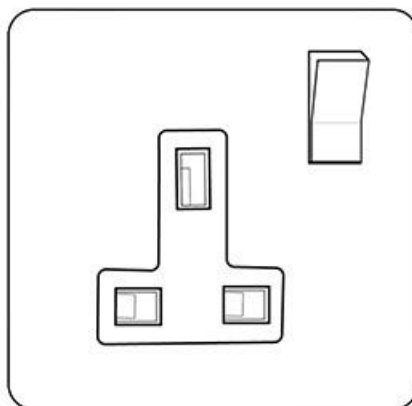

Heritage Brass

Georgian Elite Range - Polished Brass

Single Socket (13 Amp) - J01.840.PBW

Range	Georgian Elite Range
Product	Georgian Elite Range Polished Brass Switches & Sockets, J01
Insert Type	Single Socket (13 Amp)
Plate Finish	Polished Brass
Switch Colour	Polished Brass
Body and Switch Trim	White
Height	86 mm
Width	86 mm
Fixing Hole Centres	Box Fixing = 60.3 mm
Minimum Box Depth	35
Current	13 Amp
Voltage	230 V
Power	-
Terminal Capacity	4 mm ²
Earth Terminal Capacity	5 mm ²
Product Class 1	Face plate must be earthed
Ambient Operating Temperature	-5°C - 40°C
Recommended Location	Indoor use only
Standard	BS 1363