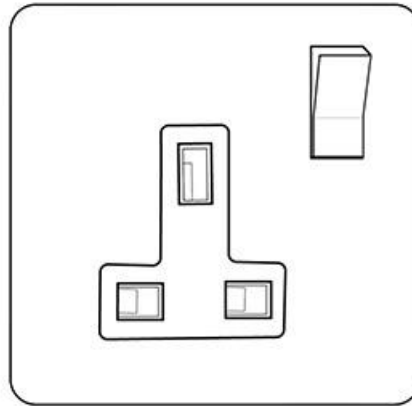

Heritage Brass

Georgian Elite Range - Polished Brass

Single Socket (13 Amp) - J01.840.PBBK

Range	Georgian Elite Range
Product	Georgian Elite Range Polished Brass Switches & Sockets, J01
Insert Type	Single Socket (13 Amp)
Plate Finish	Polished Brass
Switch Colour	Polished Brass
Body and Switch Trim	Black
Height	86 mm
Width	86 mm
Fixing Hole Centres	Box Fixing = 60.3 mm
Minimum Box Depth	35
Current	13 Amp
Voltage	230 V
Power	-
Terminal Capacity	4 mm ²
Earth Terminal Capacity	5 mm ²
Product Class 1	Face plate must be earthed
Ambient Operating Temperature	-5°C - 40°C
Recommended Location	Indoor use only
Standard	BS 1363