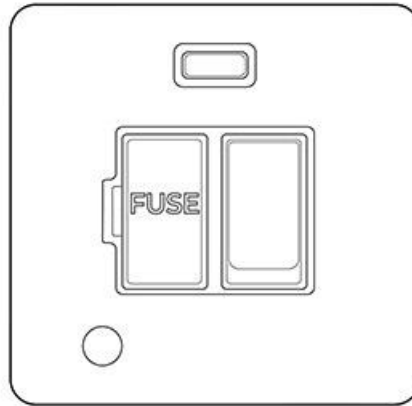

Heritage Brass

Georgian Elite Range - Polished Brass

Switched Spur with Neon + Cord (13 Amp) - J01.838.PBW

Range	Georgian Elite Range
Product	Georgian Elite Range Polished Brass Switches & Sockets, J01
Insert Type	Switched Spur with Neon + Cord (13 Amp)
Plate Finish	Polished Brass
Switch Colour	Polished Brass
Body and Switch Trim	White
Height	86 mm
Width	86 mm
Fixing Hole Centres	Box Fixing = 60.3 mm
Minimum Box Depth	35
Current	13 Amp
Voltage	230 V
Power	-
Terminal Capacity	4 mm ²
Earth Terminal Capacity	5 mm ²
Product Class 1	Face plate must be earthed
Ambient Operating Temperature	-5°C - 40°C
Recommended Location	Indoor use only
Standard	BS 1363