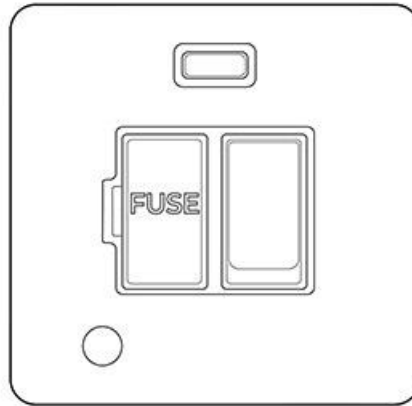

Heritage Brass

Georgian Elite Range - Polished Brass

Switched Spur with Neon + Cord (13 Amp) - J01.838.PBBK

Range	Georgian Elite Range
Product	Georgian Elite Range Polished Brass Switches & Sockets, J01
Insert Type	Switched Spur with Neon + Cord (13 Amp)
Plate Finish	Polished Brass
Switch Colour	Polished Brass
Body and Switch Trim	Black
Height	86 mm
Width	86 mm
Fixing Hole Centres	Box Fixing = 60.3 mm
Minimum Box Depth	35
Current	13 Amp
Voltage	230 V
Power	-
Terminal Capacity	4 mm ²
Earth Terminal Capacity	5 mm ²
Product Class 1	Face plate must be earthed
Ambient Operating Temperature	-5°C - 40°C
Recommended Location	Indoor use only
Standard	BS 1363