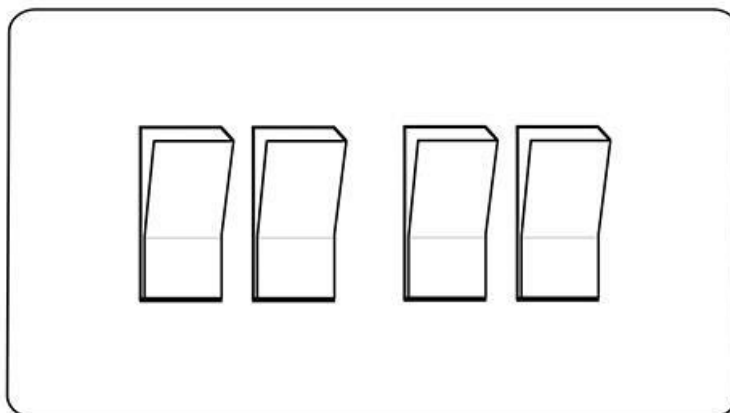

### 4 Gang 2-Way Rocker Switch - J01.830.PBBK

<b>Range</b>	Georgian Elite Range
<b>Product</b>	Georgian Elite Range Polished Brass Switches & Sockets, J01
<b>Insert Type</b>	4 Gang 2-Way Rocker Switch
<b>Plate Finish</b>	Polished Brass
<b>Switch Colour</b>	Polished Brass
<b>Body and Switch Trim</b>	Black
<b>Height</b>	86 mm
<b>Width</b>	147 mm
<b>Fixing Hole Centres</b>	Box Fixing = 120.6 mm
<b>Minimum Box Depth</b>	25
<b>Current</b>	10 Amp
<b>Voltage</b>	230 V
<b>Power</b>	-
<b>Terminal Capacity</b>	4 mm <sup>2</sup>
<b>Earth Terminal Capacity</b>	5 mm <sup>2</sup>
<b>Product Class 1</b>	Face plate must be earthed
<b>Ambient Operating Temperature</b>	-5°C - 40°C
<b>Recommended Location</b>	Indoor use only
<b>Standard</b>	BS EN 60669-1