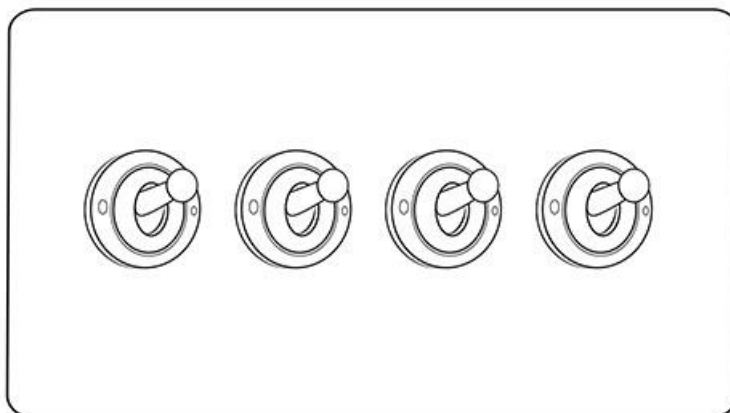

## Georgian Elite Range - Polished Brass 4 Gang 2-Way Classic Toggle Switch - J01.1430.PB

<b>Range</b>	Georgian Elite Range
<b>Product</b>	Georgian Elite Range Polished Brass Switches & Sockets, J01
<b>Insert Type</b>	4 Gang 2-Way Classic Toggle Switch
<b>Plate Finish</b>	Polished Brass
<b>Switch Colour</b>	Polished Brass
<b>Body and Switch Trim</b>	Trimless
<b>Height</b>	86 mm
<b>Width</b>	147 mm
<b>Fixing Hole Centres</b>	Box Fixing = 120.6 mm
<b>Minimum Box Depth</b>	35
<b>Current</b>	20 Amp
<b>Voltage</b>	230 V
<b>Power</b>	-
<b>Terminal Capacity</b>	4 mm <sup>2</sup>
<b>Earth Terminal Capacity</b>	5 mm <sup>2</sup>
<b>Product Class 1</b>	Face plate must be earthed
<b>Ambient Operating Temperature</b>	-5°C - 40°C
<b>Recommended Location</b>	Indoor use only
<b>Standard</b>	BS EN 60669-1