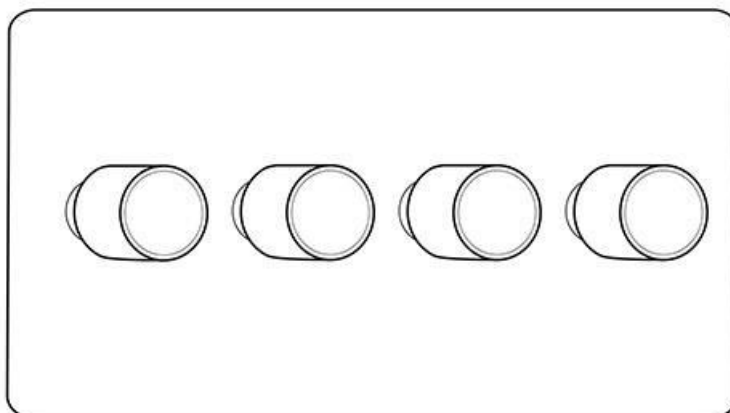

Heritage Brass

Gainsborough Range - Satin Brass

4G Multi Location Secondary Dimmer - GF14.590.MLS

Range	Gainsborough Range
Product	Gainsborough Range Satin Brass Switches & Sockets, GF14
Insert Type	4G Multi Location Secondary Dimmer
Plate Finish	Satin Brass
Switch Colour	Satin Brass
Body and Switch Trim	Trimless
Height	96 mm
Width	156 mm
Fixing Hole Centres	Box Fixing = 120.6 mm
Minimum Box Depth	35
Current	-
Voltage	230 V
Power	Max 100 W - 10 Lamps
Terminal Capacity	4 mm ²
Earth Terminal Capacity	5 mm ²
Product Class 1	Face plate must be earthed
Ambient Operating Temperature	-5Â°C - 40Â°C
Recommended Location	Indoor use only
Standard	BSEN60669-2-1