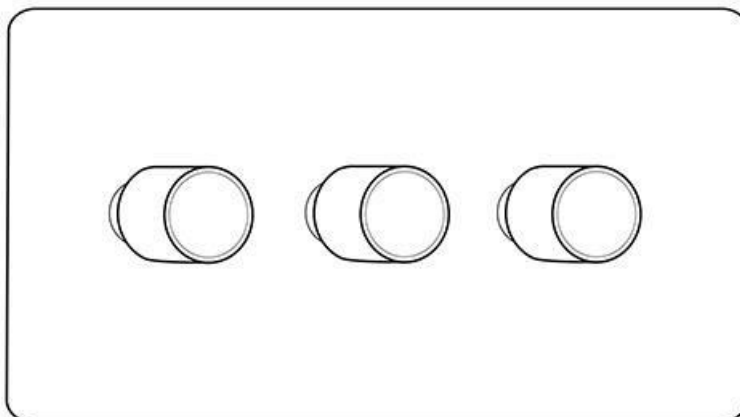

Heritage Brass

Gainsborough Range - Satin Brass

3G Multi Location Secondary Dimmer - GF14.580.MLS

Range	Gainsborough Range
Product	Gainsborough Range Satin Brass Switches & Sockets, GF14
Insert Type	3G Multi Location Secondary Dimmer
Plate Finish	Satin Brass
Switch Colour	Satin Brass
Body and Switch Trim	Trimless
Height	96 mm
Width	156 mm
Fixing Hole Centres	Box Fixing = 120.6 mm
Minimum Box Depth	35
Current	-
Voltage	230 V
Power	Max 100 W - 10 Lamps
Terminal Capacity	4 mm ²
Earth Terminal Capacity	5 mm ²
Product Class 1	Face plate must be earthed
Ambient Operating Temperature	-5Â°C - 40Â°C
Recommended Location	Indoor use only
Standard	BSEN60669-2-1