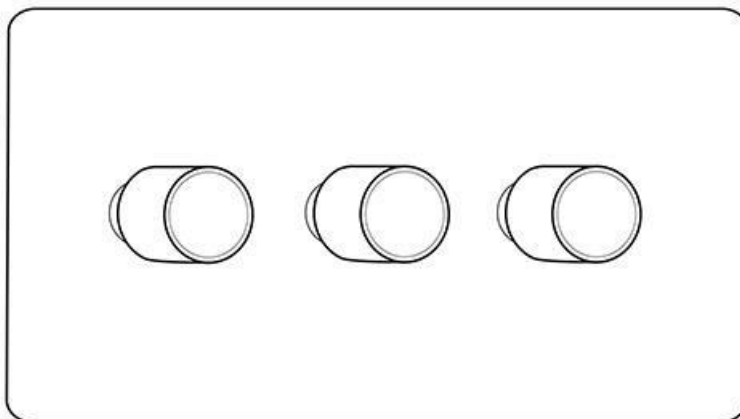

## Gainsborough Range - Satin Brass

3G Multi Location Primary Dimmer - GF14.580.MLP

<b>Range</b>	Gainsborough Range
<b>Product</b>	Gainsborough Range Satin Brass Switches & Sockets, GF14
<b>Insert Type</b>	3G Multi Location Primary Dimmer
<b>Plate Finish</b>	Satin Brass
<b>Switch Colour</b>	Satin Brass
<b>Body and Switch Trim</b>	Trimless
<b>Height</b>	96 mm
<b>Width</b>	156 mm
<b>Fixing Hole Centres</b>	Box Fixing = 120.6 mm
<b>Minimum Box Depth</b>	35
<b>Current</b>	-
<b>Voltage</b>	230 V
<b>Power</b>	Max 100 W - 10 Lamps
<b>Terminal Capacity</b>	4 mm <sup>2</sup>
<b>Earth Terminal Capacity</b>	5 mm <sup>2</sup>
<b>Product Class 1</b>	Face plate must be earthed
<b>Ambient Operating Temperature</b>	-5Â°C - 40Â°C
<b>Recommended Location</b>	Indoor use only
<b>Standard</b>	BSEN60669-2-1