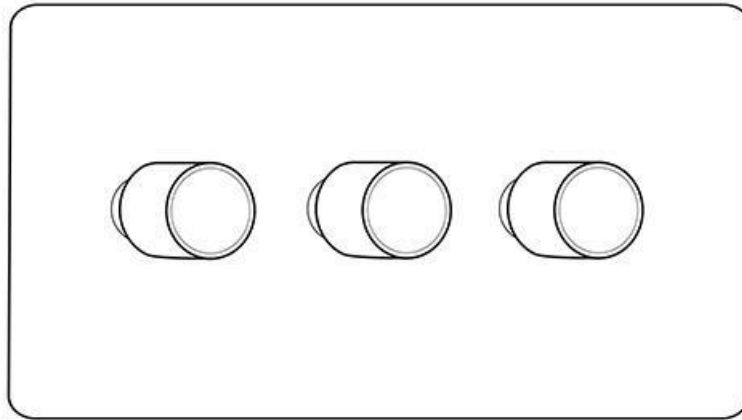

### 3G Multi Location Secondary Dimmer - GF09.580.MLS

<b>Range</b>	Gainsborough Range
<b>Product</b>	Gainsborough Range Matt Bronze Switches & Sockets, GF09
<b>Insert Type</b>	3G Multi Location Secondary Dimmer
<b>Plate Finish</b>	Matt Bronze
<b>Switch Colour</b>	Matt Bronze
<b>Body and Switch Trim</b>	Trimless
<b>Height</b>	96 mm
<b>Width</b>	156 mm
<b>Fixing Hole Centres</b>	Box Fixing = 120.6 mm
<b>Minimum Box Depth</b>	35
<b>Current</b>	-
<b>Voltage</b>	230 V
<b>Power</b>	Max 100 W - 10 Lamps
<b>Terminal Capacity</b>	4 mm <sup>2</sup>
<b>Earth Terminal Capacity</b>	5 mm <sup>2</sup>
<b>Product Class 1</b>	Face plate must be earthed
<b>Ambient Operating Temperature</b>	-5Â°C - 40Â°C
<b>Recommended Location</b>	Indoor use only
<b>Standard</b>	BSEN60669-2-1