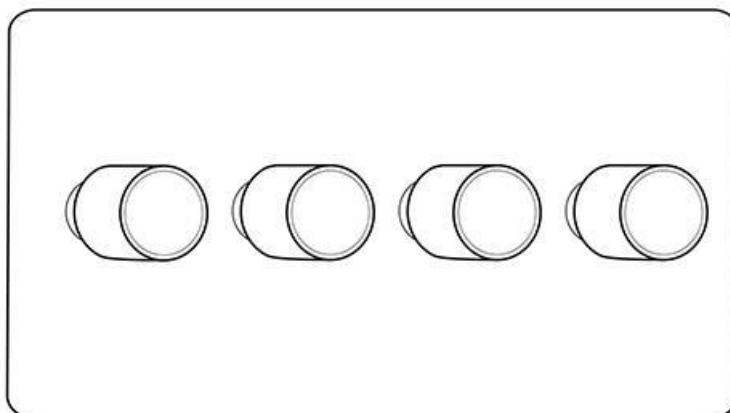

Heritage Brass

Contractor Range - Polished Brass 4G Multi Location Secondary Dimmer - G974.MLS

Range	Contractor Range
Product	Georgian Polished Brass (G)
Insert Type	4G Multi Location Secondary Dimmer
Plate Finish	Polished Brass
Switch Colour	Polished Brass
Body and Switch Trim	Trimless
Height	95 mm
Width	155 mm
Fixing Hole Centres	Box Fixing = 120.6 mm
Minimum Box Depth	35
Current	-
Voltage	230 V
Power	Max 100 W - 10 Lamps
Terminal Capacity	4 mm ²
Earth Terminal Capacity	5 mm ²
Product Class 1	Face plate must be earthed
Ambient Operating Temperature	-5Â°C - 40Â°C
Recommended Location	Indoor use only
Standard	BSEN60669-2-1