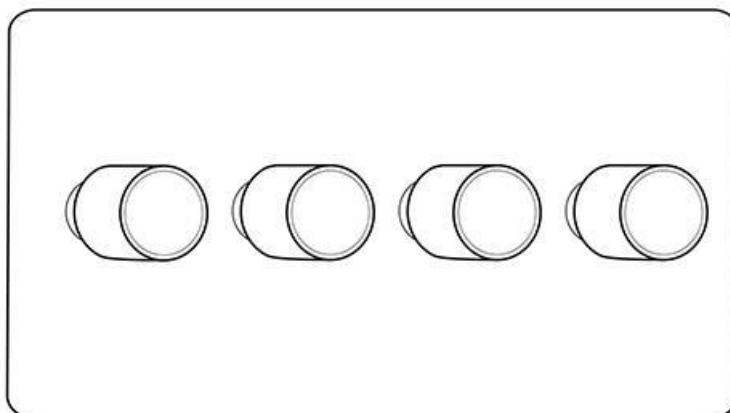

## Contractor Range - Polished Brass 4G Multi Location Primary Dimmer - G974.MLP

<b>Range</b>	Contractor Range
<b>Product</b>	Georgian Polished Brass (G)
<b>Insert Type</b>	4G Multi Location Primary Dimmer
<b>Plate Finish</b>	Polished Brass
<b>Switch Colour</b>	Polished Brass
<b>Body and Switch Trim</b>	Trimless
<b>Height</b>	95 mm
<b>Width</b>	155 mm
<b>Fixing Hole Centres</b>	Box Fixing = 120.6 mm
<b>Minimum Box Depth</b>	35
<b>Current</b>	-
<b>Voltage</b>	230 V
<b>Power</b>	Max 100 W - 10 Lamps
<b>Terminal Capacity</b>	4 mm <sup>2</sup>
<b>Earth Terminal Capacity</b>	5 mm <sup>2</sup>
<b>Product Class 1</b>	Face plate must be earthed
<b>Ambient Operating Temperature</b>	-5Â°C - 40Â°C
<b>Recommended Location</b>	Indoor use only
<b>Standard</b>	BSEN60669-2-1