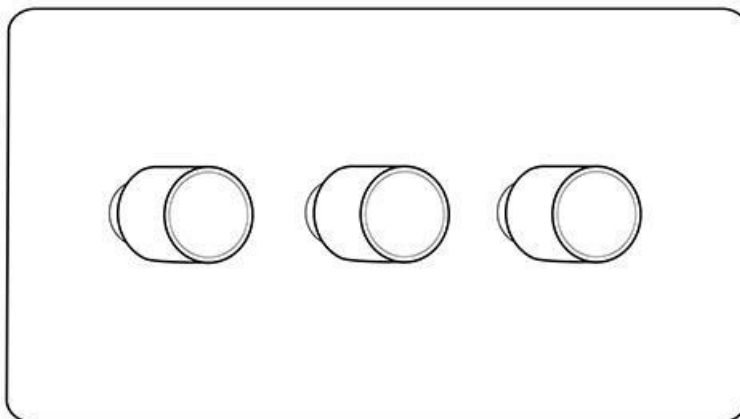

Heritage Brass

Contractor Range - Polished Brass 3G Multi Location Secondary Dimmer - G973.MLS

Range	Contractor Range
Product	Georgian Polished Brass (G)
Insert Type	3G Multi Location Secondary Dimmer
Plate Finish	Polished Brass
Switch Colour	Polished Brass
Body and Switch Trim	Trimless
Height	95 mm
Width	155 mm
Fixing Hole Centres	Box Fixing = 120.6 mm
Minimum Box Depth	35
Current	-
Voltage	230 V
Power	Max 100 W - 10 Lamps
Terminal Capacity	4 mm ²
Earth Terminal Capacity	5 mm ²
Product Class 1	Face plate must be earthed
Ambient Operating Temperature	-5Â°C - 40Â°C
Recommended Location	Indoor use only
Standard	BSEN60669-2-1