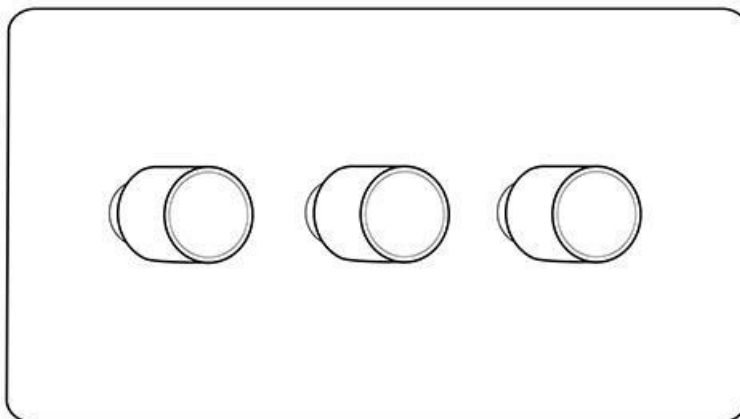

## Contractor Range - Polished Brass 3G Multi Location Primary Dimmer - G973.MLP

<b>Range</b>	Contractor Range
<b>Product</b>	Georgian Polished Brass (G)
<b>Insert Type</b>	3G Multi Location Primary Dimmer
<b>Plate Finish</b>	Polished Brass
<b>Switch Colour</b>	Polished Brass
<b>Body and Switch Trim</b>	Trimless
<b>Height</b>	95 mm
<b>Width</b>	155 mm
<b>Fixing Hole Centres</b>	Box Fixing = 120.6 mm
<b>Minimum Box Depth</b>	35
<b>Current</b>	-
<b>Voltage</b>	230 V
<b>Power</b>	Max 100 W - 10 Lamps
<b>Terminal Capacity</b>	4 mm <sup>2</sup>
<b>Earth Terminal Capacity</b>	5 mm <sup>2</sup>
<b>Product Class 1</b>	Face plate must be earthed
<b>Ambient Operating Temperature</b>	-5Â°C - 40Â°C
<b>Recommended Location</b>	Indoor use only
<b>Standard</b>	BSEN60669-2-1