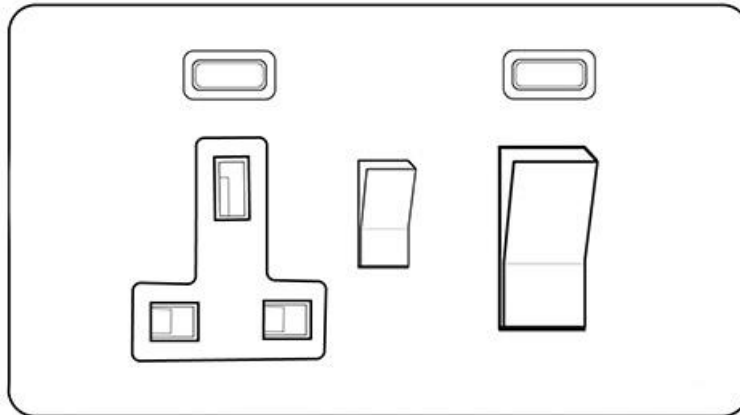

Heritage Brass

Contractor Range - Polished Brass

45A Cooker Unit + 13A Socket - G962BN

Range	Contractor Range
Product	Georgian Polished Brass (G)
Insert Type	45A Cooker Unit + 13A Socket
Plate Finish	Polished Brass
Switch Colour	Black
Body and Switch Trim	Black
Height	95 mm
Width	155 mm
Fixing Hole Centres	Box Fixing = 120.6 mm
Minimum Box Depth	48
Current	45 Amp
Voltage	230 V
Power	-
Terminal Capacity	4 mm ²
Earth Terminal Capacity	5 mm ²
Product Class 1	Face plate must be earthed
Ambient Operating Temperature	-5°C - 40°C
Recommended Location	Indoor use only
Standard	BS 4177, BS 1363