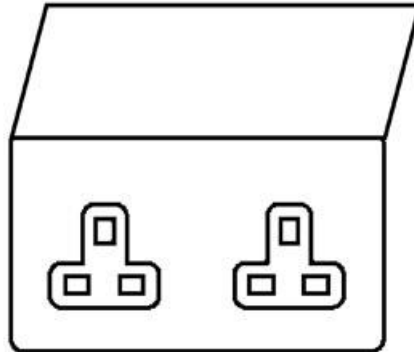

## Elite Floor Socket Range - Satin Nickel Double Floor Socket Unswitched (13 Amp) - FT05.851.W

<b>Range</b>	Elite Floor Socket Range
<b>Product</b>	Elite Floor Socket Satin Nickel, FT05
<b>Insert Type</b>	Double Floor Socket Unswitched (13 Amp)
<b>Plate Finish</b>	Satin Nickel
<b>Switch Colour</b>	-
<b>Body and Switch Trim</b>	White
<b>Height</b>	97 mm
<b>Width</b>	148 mm
<b>Fixing Hole Centres</b>	Box Fixing = 120.6 mm
<b>Minimum Box Depth</b>	35
<b>Current</b>	13 Amp
<b>Voltage</b>	230 V
<b>Power</b>	-
<b>Terminal Capacity</b>	-
<b>Earth Terminal Capacity</b>	-
<b>Product Class 1</b>	Face plate must be earthed
<b>Ambient Operating Temperature</b>	-5°C - 40°C
<b>Recommended Location</b>	Indoor use only
<b>Standard</b>	BS 1363