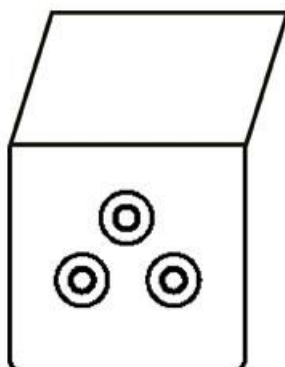

## Elite Floor Socket Range - Satin Nickel Single Floor Socket Unswitched (5 Amp) - FT05.842.BK

<b>Range</b>	Elite Floor Socket Range
<b>Product</b>	Elite Floor Socket Satin Nickel, FT05
<b>Insert Type</b>	Single Floor Socket Unswitched (5 Amp)
<b>Plate Finish</b>	Satin Nickel
<b>Switch Colour</b>	-
<b>Body and Switch Trim</b>	Black
<b>Height</b>	97 mm
<b>Width</b>	87 mm
<b>Fixing Hole Centres</b>	Box Fixing = 60.3 mm
<b>Minimum Box Depth</b>	35
<b>Current</b>	5 Amp
<b>Voltage</b>	230 V
<b>Power</b>	-
<b>Terminal Capacity</b>	-
<b>Earth Terminal Capacity</b>	-
<b>Product Class 1</b>	Face plate must be earthed
<b>Ambient Operating Temperature</b>	-5°C - 40°C
<b>Recommended Location</b>	Indoor use only
<b>Standard</b>	BS 546