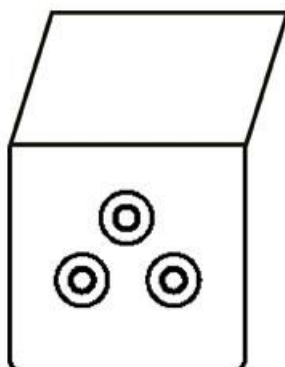

## Elite Floor Socket Range - Satin Chrome Single Floor Socket Unswitched (5 Amp) - FT03.842.W

<b>Range</b>	Elite Floor Socket Range
<b>Product</b>	Elite Floor Socket Satin Chrome, FT03
<b>Insert Type</b>	Single Floor Socket Unswitched (5 Amp)
<b>Plate Finish</b>	Satin Chrome
<b>Switch Colour</b>	-
<b>Body and Switch Trim</b>	White
<b>Height</b>	97 mm
<b>Width</b>	87 mm
<b>Fixing Hole Centres</b>	Box Fixing = 60.3 mm
<b>Minimum Box Depth</b>	35
<b>Current</b>	5 Amp
<b>Voltage</b>	230 V
<b>Power</b>	-
<b>Terminal Capacity</b>	-
<b>Earth Terminal Capacity</b>	-
<b>Product Class 1</b>	Face plate must be earthed
<b>Ambient Operating Temperature</b>	-5°C - 40°C
<b>Recommended Location</b>	Indoor use only
<b>Standard</b>	BS 546