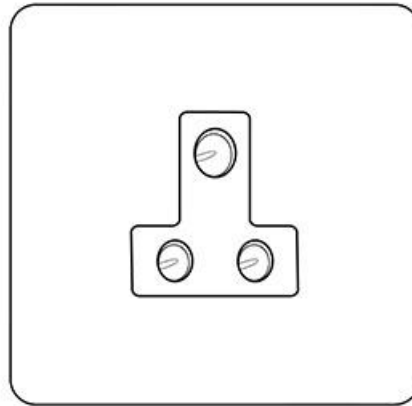

### 5 Amp 3 Round Pin Socket - EX26.282.BK

<b>Range</b>	Executive Range
<b>Product</b>	Executive Range Satin Black Nickel with Polished Chrome Switches & Sockets, EX26
<b>Insert Type</b>	5 Amp 3 Round Pin Socket
<b>Plate Finish</b>	Satin Black Nickel
<b>Switch Colour</b>	-
<b>Body and Switch Trim</b>	Black
<b>Height</b>	92 mm
<b>Width</b>	92 mm
<b>Fixing Hole Centres</b>	Box Fixing = 60.3 mm
<b>Minimum Box Depth</b>	35
<b>Current</b>	4 Amp
<b>Voltage</b>	230 V
<b>Power</b>	-
<b>Terminal Capacity</b>	4 mm <sup>2</sup>
<b>Earth Terminal Capacity</b>	5 mm <sup>2</sup>
<b>Product Class 1</b>	Face plate must be earthed
<b>Ambient Operating Temperature</b>	-5°C - 40°C
<b>Recommended Location</b>	Indoor use only
<b>Standard</b>	BS 546