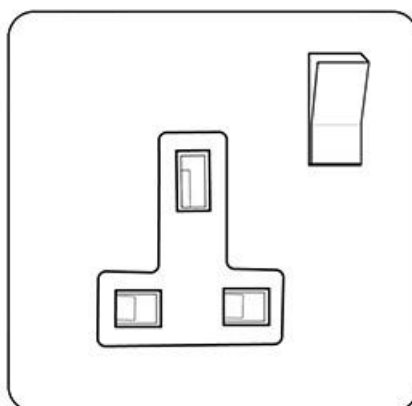

Heritage Brass

Executive Range - Satin Black Nickel (Project Finish)

Single Socket (13 Amp) - EX26.240.PCBK

Range	Executive Range
Product	Executive Range Satin Black Nickel with Polished Chrome Switches & Sockets, EX26
Insert Type	Single Socket (13 Amp)
Plate Finish	Satin Black Nickel (Project Finish)
Switch Colour	Polished Chrome
Body and Switch Trim	Black
Height	92 mm
Width	92 mm
Fixing Hole Centres	Box Fixing = 60.3 mm
Minimum Box Depth	35
Current	13 Amp
Voltage	230 V
Power	-
Terminal Capacity	4 mm ²
Earth Terminal Capacity	5 mm ²
Product Class 1	Face plate must be earthed
Ambient Operating Temperature	-5°C - 40°C
Recommended Location	Indoor use only
Standard	BS 1363