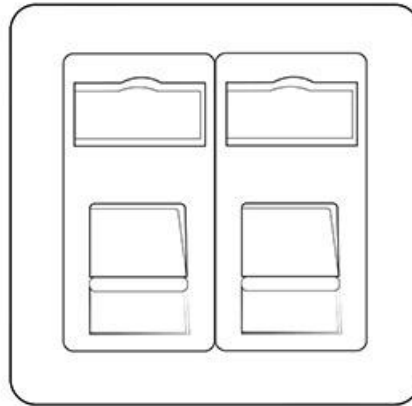

Heritage Brass

Executive Range - Satin Nickel 2 Gang Secondary Line Socket - EX25.692.BK-S

Range	Executive Range
Product	Executive Range Satin Nickel with Polished Chrome Switches & Sockets, EX25
Insert Type	2 Gang Secondary Line Socket
Plate Finish	Satin Nickel
Switch Colour	-
Body and Switch Trim	Black
Height	92 mm
Width	92 mm
Fixing Hole Centres	Box Fixing = 60.3 mm
Minimum Box Depth	35
Current	-
Voltage	230 V
Power	-
Terminal Capacity	4 mm ²
Earth Terminal Capacity	5 mm ²
Product Class 1	Face plate must be earthed
Ambient Operating Temperature	-5°C - 40°C
Recommended Location	Indoor use only
Standard	BS 3041