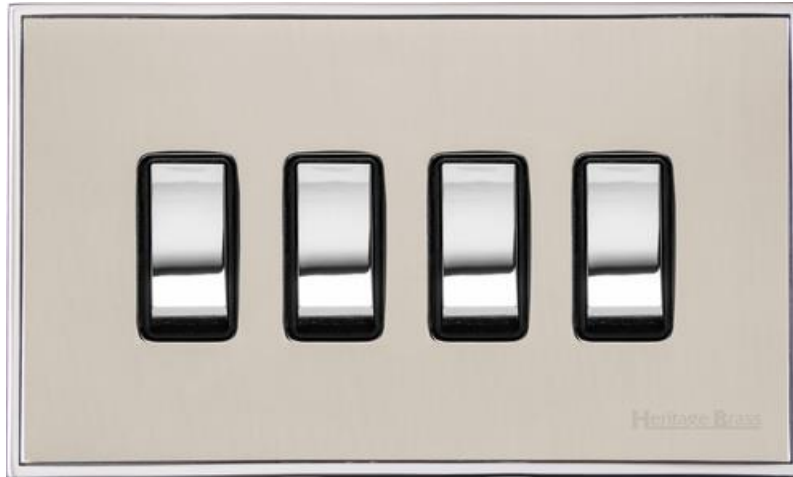

Heritage Brass

Executive Range - Satin Nickel 4 Gang 2-Way Rocker Switch - EX25.530.PCBK

Range	Executive Range
Product	Executive Range Satin Nickel with Polished Chrome Switches & Sockets, EX25
Insert Type	4 Gang 2-Way Rocker Switch
Plate Finish	Satin Nickel
Switch Colour	Polished Chrome
Body and Switch Trim	Black
Height	92 mm
Width	152 mm
Fixing Hole Centres	Box Fixing = 120.6 mm
Minimum Box Depth	35
Current	10 Amp
Voltage	230 V
Power	-
Terminal Capacity	4 mm ²
Earth Terminal Capacity	5 mm ²
Product Class 1	Face plate must be earthed
Ambient Operating Temperature	-5°C - 40°C
Recommended Location	Indoor use only
Standard	BS EN 60669-1