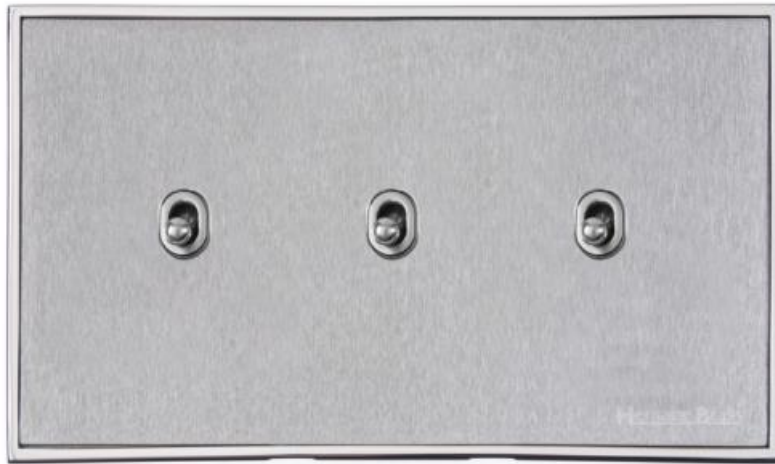

## Executive Range - Satin Chrome

### 3 Gang 2-Way Stockholm Toggle Switch - EX23.8420.PC

<b>Range</b>	Executive Range
<b>Product</b>	Executive Range Satin Chrome with Polished Chrome Switches & Sockets, EX23
<b>Insert Type</b>	3 Gang 2-Way Stockholm Toggle Switch
<b>Plate Finish</b>	Satin Chrome
<b>Switch Colour</b>	Polished Chrome
<b>Body and Switch Trim</b>	Trimless
<b>Height</b>	92 mm
<b>Width</b>	152 mm
<b>Fixing Hole Centres</b>	Box Fixing = 120.6 mm
<b>Minimum Box Depth</b>	35
<b>Current</b>	20 Amp
<b>Voltage</b>	230 V
<b>Power</b>	-
<b>Terminal Capacity</b>	4 mm <sup>2</sup>
<b>Earth Terminal Capacity</b>	5 mm <sup>2</sup>
<b>Product Class 1</b>	Face plate must be earthed
<b>Ambient Operating Temperature</b>	-5Å°C - 40Å°C
<b>Recommended Location</b>	Indoor use only
<b>Standard</b>	BS EN 60669-1