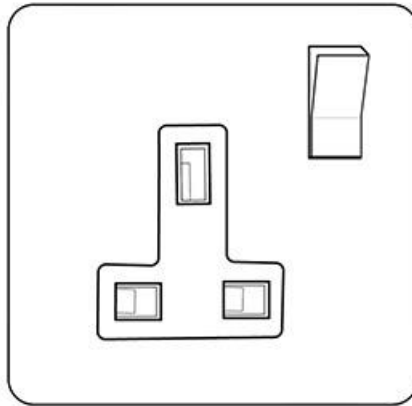

Heritage Brass

Executive Range - Satin Chrome Single Socket (13 Amp) - EX23.240.PCBK

Range	Executive Range
Product	Executive Range Satin Chrome with Polished Chrome Switches & Sockets, EX23
Insert Type	Single Socket (13 Amp)
Plate Finish	Satin Chrome
Switch Colour	Polished Chrome
Body and Switch Trim	Black
Height	92 mm
Width	92 mm
Fixing Hole Centres	Box Fixing = 60.3 mm
Minimum Box Depth	35
Current	13 Amp
Voltage	230 V
Power	-
Terminal Capacity	4 mm ²
Earth Terminal Capacity	5 mm ²
Product Class 1	Face plate must be earthed
Ambient Operating Temperature	-5°C - 40°C
Recommended Location	Indoor use only
Standard	BS 1363