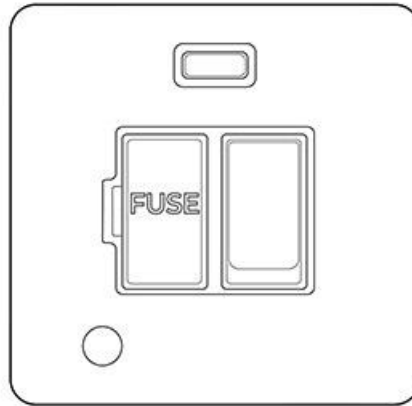

Heritage Brass

Executive Range - Satin Chrome

Switched Spur with Neon + Cord (13 Amp) - EX23.238.PCBK

Range	Executive Range
Product	Executive Range Satin Chrome with Polished Chrome Switches & Sockets, EX23
Insert Type	Switched Spur with Neon + Cord (13 Amp)
Plate Finish	Satin Chrome
Switch Colour	Polished Chrome
Body and Switch Trim	Black
Height	92 mm
Width	92 mm
Fixing Hole Centres	Box Fixing = 60.3 mm
Minimum Box Depth	35
Current	13 Amp
Voltage	230 V
Power	-
Terminal Capacity	4 mm ²
Earth Terminal Capacity	5 mm ²
Product Class 1	Face plate must be earthed
Ambient Operating Temperature	-5°C - 40°C
Recommended Location	Indoor use only
Standard	BS 1363