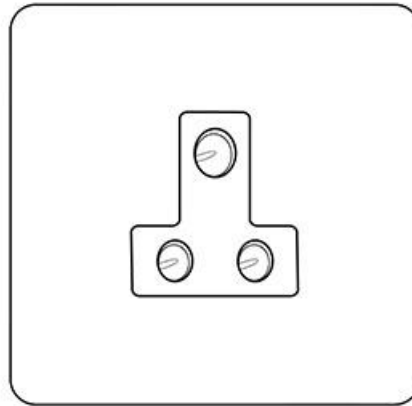

Heritage Brass

Executive Range - Matt White 5 Amp 3 Round Pin Socket - EX20.282.W

Range	Executive Range
Product	Executive Range Matt White with Polished Chrome Switches & Sockets, EX20
Insert Type	5 Amp 3 Round Pin Socket
Plate Finish	Matt White
Switch Colour	-
Body and Switch Trim	White
Height	92 mm
Width	92 mm
Fixing Hole Centres	Box Fixing = 60.3 mm
Minimum Box Depth	35
Current	4 Amp
Voltage	230 V
Power	-
Terminal Capacity	4 mm ²
Earth Terminal Capacity	5 mm ²
Product Class 1	Face plate must be earthed
Ambient Operating Temperature	-5°C - 40°C
Recommended Location	Indoor use only
Standard	BS 546