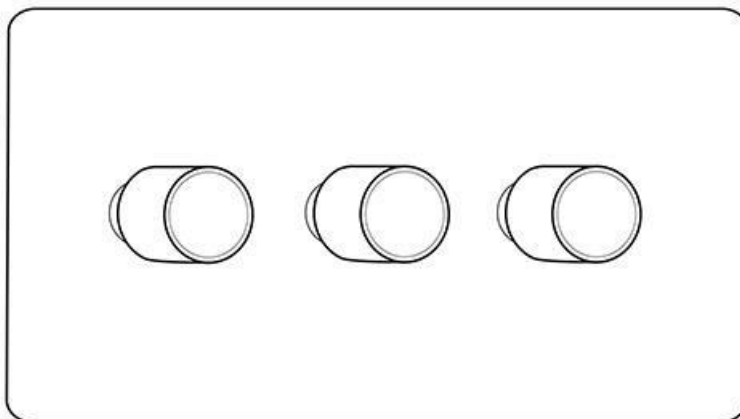

Heritage Brass

Executive Range - Satin Black Nickel (Project Finish)

3G Multi Location Secondary Dimmer - EX16.580.MLS

Range	Executive Range
Product	Executive Range Satin Black Nickel with Polished Brass Switches & Sockets, EX16
Insert Type	3G Multi Location Secondary Dimmer
Plate Finish	Satin Black Nickel (Project Finish)
Switch Colour	Polished Brass
Body and Switch Trim	Trimless
Height	92 mm
Width	152 mm
Fixing Hole Centres	Box Fixing = 120.6 mm
Minimum Box Depth	35
Current	-
Voltage	230 V
Power	Max 100 W - 10 Lamps
Terminal Capacity	4 mm ²
Earth Terminal Capacity	5 mm ²
Product Class 1	Face plate must be earthed
Ambient Operating Temperature	-5Å°C - 40Å°C
Recommended Location	Indoor use only
Standard	BSEN60669-2-1