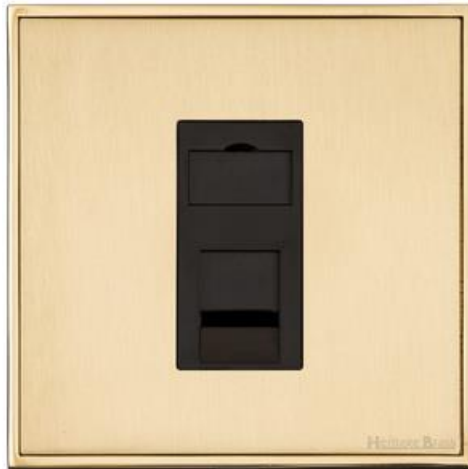

Heritage Brass

Executive Range - Satin Brass

1 Gang RJ45 - EX14.691.BK-RJ45

Range	Executive Range
Product	Executive Range Satin Brass with Polished Brass Switches & Sockets, EX14
Insert Type	1 Gang RJ45
Plate Finish	Satin Brass
Switch Colour	-
Body and Switch Trim	Black
Height	92 mm
Width	92 mm
Fixing Hole Centres	Box Fixing = 60.3 mm
Minimum Box Depth	35
Current	-
Voltage	230 V
Power	-
Terminal Capacity	4 mm ²
Earth Terminal Capacity	5 mm ²
Product Class 1	Face plate must be earthed
Ambient Operating Temperature	-5°C - 40°C
Recommended Location	Indoor use only
Standard	BS 3041