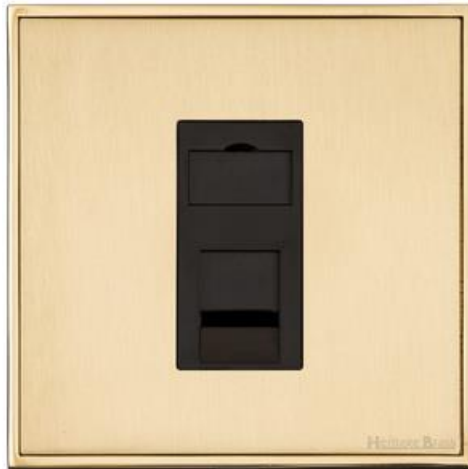

# Heritage Brass

## Executive Range - Satin Brass

1 Gang RJ11 - EX14.691.BK-RJ11

<b>Range</b>	Executive Range
<b>Product</b>	Executive Range Satin Brass with Polished Brass Switches & Sockets, EX14
<b>Insert Type</b>	1 Gang RJ11
<b>Plate Finish</b>	Satin Brass
<b>Switch Colour</b>	-
<b>Body and Switch Trim</b>	Black
<b>Height</b>	92 mm
<b>Width</b>	92 mm
<b>Fixing Hole Centres</b>	Box Fixing = 60.3 mm
<b>Minimum Box Depth</b>	35
<b>Current</b>	-
<b>Voltage</b>	230 V
<b>Power</b>	-
<b>Terminal Capacity</b>	4 mm <sup>2</sup>
<b>Earth Terminal Capacity</b>	5 mm <sup>2</sup>
<b>Product Class 1</b>	Face plate must be earthed
<b>Ambient Operating Temperature</b>	-5°C - 40°C
<b>Recommended Location</b>	Indoor use only
<b>Standard</b>	BS 3041