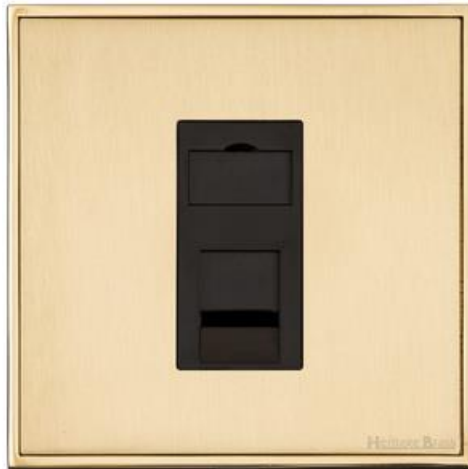

Heritage Brass

Executive Range - Satin Brass

1 Gang CAT6 - EX14.691.BK-CAT6

Range	Executive Range
Product	Executive Range Satin Brass with Polished Brass Switches & Sockets, EX14
Insert Type	1 Gang CAT6
Plate Finish	Satin Brass
Switch Colour	-
Body and Switch Trim	Black
Height	92 mm
Width	92 mm
Fixing Hole Centres	Box Fixing = 60.3 mm
Minimum Box Depth	35
Current	
Voltage	230 V
Power	-
Terminal Capacity	4 mm ²
Earth Terminal Capacity	5 mm ²
Product Class 1	Face plate must be earthed
Ambient Operating Temperature	-5Å°C - 40Å°C
Recommended Location	Indoor use only
Standard	BS 3041