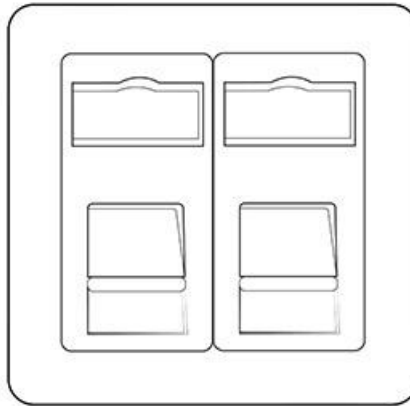

Heritage Brass

Executive Range - Matt White

2 Gang RJ45 - EX10.692.W-RJ45

Range	Executive Range
Product	Executive Range Matt White with Polished Brass Switches & Sockets, EX10
Insert Type	2 Gang RJ45
Plate Finish	Matt White
Switch Colour	-
Body and Switch Trim	White
Height	92 mm
Width	92 mm
Fixing Hole Centres	Box Fixing = 60.3 mm
Minimum Box Depth	35
Current	-
Voltage	230 V
Power	-
Terminal Capacity	4 mm ²
Earth Terminal Capacity	5 mm ²
Product Class 1	Face plate must be earthed
Ambient Operating Temperature	-5°C - 40°C
Recommended Location	Indoor use only
Standard	BS 3041