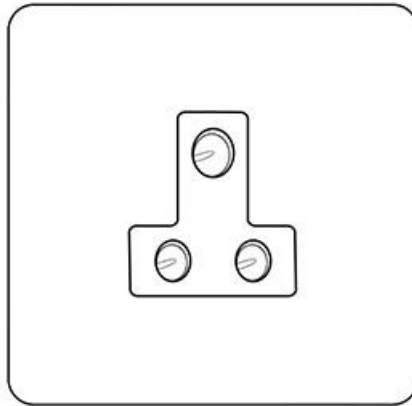

Heritage Brass

Executive Range - Matt White 5 Amp 3 Round Pin Socket - EX10.282.W

Range	Executive Range
Product	Executive Range Matt White with Polished Brass Switches & Sockets, EX10
Insert Type	5 Amp 3 Round Pin Socket
Plate Finish	Matt White
Switch Colour	-
Body and Switch Trim	White
Height	92 mm
Width	92 mm
Fixing Hole Centres	Box Fixing = 60.3 mm
Minimum Box Depth	35
Current	4 Amp
Voltage	230 V
Power	-
Terminal Capacity	4 mm ²
Earth Terminal Capacity	5 mm ²
Product Class 1	Face plate must be earthed
Ambient Operating Temperature	-5°C - 40°C
Recommended Location	Indoor use only
Standard	BS 546