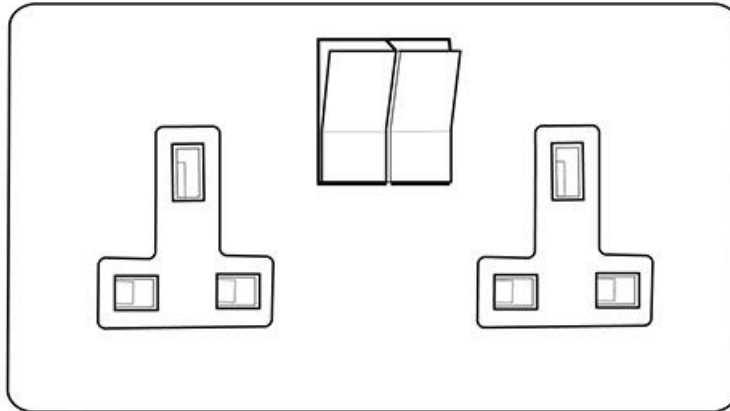

Heritage Brass

Executive Range - Matt White Double Socket (13 Amp) - EX10.250.PBW

Range	Executive Range
Product	Executive Range Matt White with Polished Brass Switches & Sockets, EX10
Insert Type	Double Socket (13 Amp)
Plate Finish	Matt White
Switch Colour	Polished Brass
Body and Switch Trim	White
Height	92 mm
Width	152 mm
Fixing Hole Centres	Box Fixing = 120.6 mm
Minimum Box Depth	35
Current	13 Amp
Voltage	230 V
Power	-
Terminal Capacity	4 mm ²
Earth Terminal Capacity	5 mm ²
Product Class 1	Face plate must be earthed
Ambient Operating Temperature	-5°C - 40°C
Recommended Location	Indoor use only
Standard	BS 1363