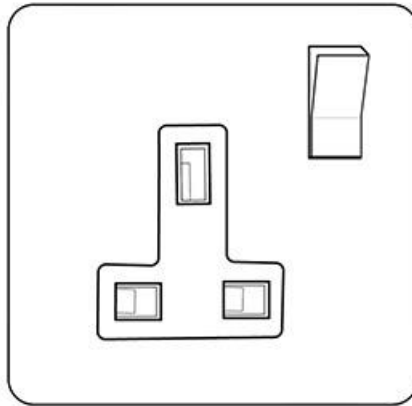

Heritage Brass

Executive Range - Matt White Single Socket (13 Amp) - EX10.240.PBW

Range	Executive Range
Product	Executive Range Matt White with Polished Brass Switches & Sockets, EX10
Insert Type	Single Socket (13 Amp)
Plate Finish	Matt White
Switch Colour	Polished Brass
Body and Switch Trim	White
Height	92 mm
Width	92 mm
Fixing Hole Centres	Box Fixing = 60.3 mm
Minimum Box Depth	35
Current	13 Amp
Voltage	230 V
Power	-
Terminal Capacity	4 mm ²
Earth Terminal Capacity	5 mm ²
Product Class 1	Face plate must be earthed
Ambient Operating Temperature	-5°C - 40°C
Recommended Location	Indoor use only
Standard	BS 1363