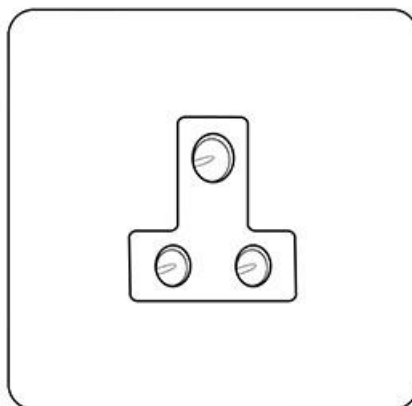

### 5 Amp 3 Round Pin Socket - CR982BN

<b>Range</b>	Contractor Range
<b>Product</b>	Victorian Polished Chrome (CR)
<b>Insert Type</b>	5 Amp 3 Round Pin Socket
<b>Plate Finish</b>	Polished Chrome
<b>Switch Colour</b>	-
<b>Body and Switch Trim</b>	Black
<b>Height</b>	86 mm
<b>Width</b>	86 mm
<b>Fixing Hole Centres</b>	Box Fixing = 60.3 mm
<b>Minimum Box Depth</b>	25
<b>Current</b>	5 Amp
<b>Voltage</b>	230 V
<b>Power</b>	-
<b>Terminal Capacity</b>	4 mm <sup>2</sup>
<b>Earth Terminal Capacity</b>	5 mm <sup>2</sup>
<b>Product Class 1</b>	Face plate must be earthed
<b>Ambient Operating Temperature</b>	-5°C - 40°C
<b>Recommended Location</b>	Indoor use only
<b>Standard</b>	BS 546