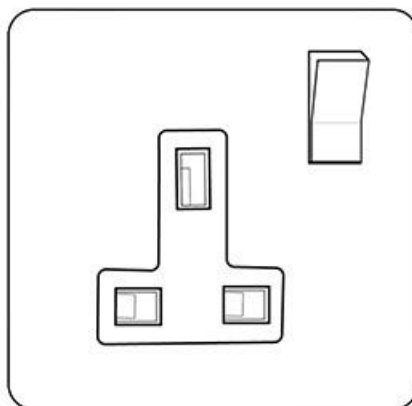

Heritage Brass

Contractor Range - Polished Chrome

Single Socket (13 Amp) - CR940W

Range	Contractor Range
Product	Victorian Polished Chrome (CR)
Insert Type	Single Socket (13 Amp)
Plate Finish	Polished Chrome
Switch Colour	White
Body and Switch Trim	White
Height	86 mm
Width	86 mm
Fixing Hole Centres	Box Fixing = 60.3 mm
Minimum Box Depth	25
Current	13 Amp
Voltage	230 V
Power	-
Terminal Capacity	4 mm ²
Earth Terminal Capacity	5 mm ²
Product Class 1	Face plate must be earthed
Ambient Operating Temperature	-5°C - 40°C
Recommended Location	Indoor use only
Standard	BS 1363