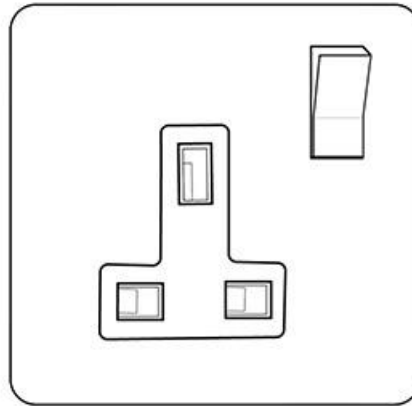

### Single Socket (13 Amp) - CR940BN

<b>Range</b>	Contractor Range
<b>Product</b>	Victorian Polished Chrome (CR)
<b>Insert Type</b>	Single Socket (13 Amp)
<b>Plate Finish</b>	Polished Chrome
<b>Switch Colour</b>	Black
<b>Body and Switch Trim</b>	Black
<b>Height</b>	86 mm
<b>Width</b>	86 mm
<b>Fixing Hole Centres</b>	Box Fixing = 60.3 mm
<b>Minimum Box Depth</b>	25
<b>Current</b>	13 Amp
<b>Voltage</b>	230 V
<b>Power</b>	-
<b>Terminal Capacity</b>	4 mm <sup>2</sup>
<b>Earth Terminal Capacity</b>	5 mm <sup>2</sup>
<b>Product Class 1</b>	Face plate must be earthed
<b>Ambient Operating Temperature</b>	-5°C - 40°C
<b>Recommended Location</b>	Indoor use only
<b>Standard</b>	BS 1363