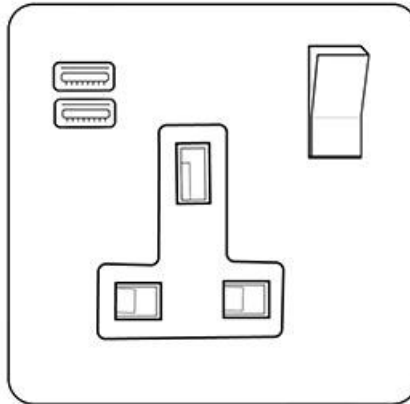

Heritage Brass

Studio Range - Satin Chrome

1G 13A Socket with USB-A+C - C-Y33.2459.SCW

Range	Studio Range
Product	Studio Range Satin Chrome Switches & Sockets, Y33
Insert Type	1G 13A Socket with USB-A+C
Plate Finish	Satin Chrome
Switch Colour	Satin Chrome
Body and Switch Trim	White
Height	88 mm
Width	88 mm
Fixing Hole Centres	Box Fixing = 60.3 mm
Minimum Box Depth	35
Current	13 Amp
Voltage	230 V
Power	-
Terminal Capacity	4 mm ²
Earth Terminal Capacity	5 mm ²
Product Class 1	Face plate must be earthed
Ambient Operating Temperature	-5Â°C - 40Â°C
Recommended Location	Indoor use only
Standard	BS 1363