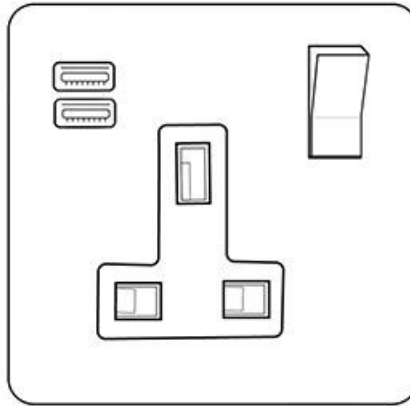

Heritage Brass

Studio Range - Satin Chrome

1G 13A Socket with USB-A+C - C-Y33.2459.SCBK

Range	Studio Range
Product	Studio Range Satin Chrome Switches & Sockets, Y33
Insert Type	1G 13A Socket with USB-A+C
Plate Finish	Satin Chrome
Switch Colour	Satin Chrome
Body and Switch Trim	Black
Height	88 mm
Width	88 mm
Fixing Hole Centres	Box Fixing = 60.3 mm
Minimum Box Depth	35
Current	13 Amp
Voltage	230 V
Power	-
Terminal Capacity	4 mm ²
Earth Terminal Capacity	5 mm ²
Product Class 1	Face plate must be earthed
Ambient Operating Temperature	-5Â°C - 40Â°C
Recommended Location	Indoor use only
Standard	BS 1363