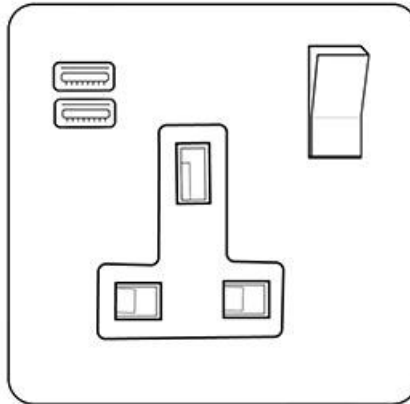

## Studio Range - Satin Chrome

1G 13A Socket with USB-A+C - C-Y33.2459.SCBK

<b>Range</b>	Studio Range
<b>Product</b>	Studio Range Satin Chrome Switches & Sockets, Y33
<b>Insert Type</b>	1G 13A Socket with USB-A+C
<b>Plate Finish</b>	Satin Chrome
<b>Switch Colour</b>	Satin Chrome
<b>Body and Switch Trim</b>	Black
<b>Height</b>	88 mm
<b>Width</b>	88 mm
<b>Fixing Hole Centres</b>	Box Fixing = 60.3 mm
<b>Minimum Box Depth</b>	35
<b>Current</b>	13 Amp
<b>Voltage</b>	230 V
<b>Power</b>	-
<b>Terminal Capacity</b>	4 mm <sup>2</sup>
<b>Earth Terminal Capacity</b>	5 mm <sup>2</sup>
<b>Product Class 1</b>	Face plate must be earthed
<b>Ambient Operating Temperature</b>	-5Â°C - 40Â°C
<b>Recommended Location</b>	Indoor use only
<b>Standard</b>	BS 1363