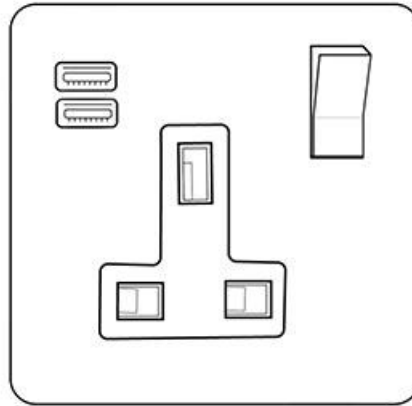

Heritage Brass

Studio Range - Polished Nickel (Project Finish)

1G 13A Socket with USB-A+C - C-Y08.2459.PNB

Range	Studio Range
Product	Studio Range Polished Nickel Switches & Sockets, Y08
Insert Type	1G 13A Socket with USB-A+C
Plate Finish	Polished Nickel (Project Finish)
Switch Colour	Polished Nickel
Body and Switch Trim	Black
Height	88 mm
Width	88 mm
Fixing Hole Centres	Box Fixing = 60.3 mm
Minimum Box Depth	35
Current	13 Amp
Voltage	230 V
Power	-
Terminal Capacity	4 mm ²
Earth Terminal Capacity	5 mm ²
Product Class 1	Face plate must be earthed
Ambient Operating Temperature	-5Â°C - 40Â°C
Recommended Location	Indoor use only
Standard	BS 1363