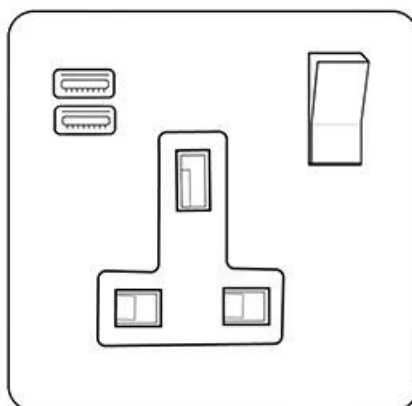

Heritage Brass

Vintage Range - Satin Nickel 1G 13A Socket with USB-A+C - C-X05.7409.BK

Range	Vintage Range
Product	Vintage Range Satin Nickel Switches & Sockets, X05
Insert Type	1G 13A Socket with USB-A+C
Plate Finish	Satin Nickel
Switch Colour	Black
Body and Switch Trim	Black
Height	88 mm
Width	88 mm
Fixing Hole Centres	Box Fixing = 60.3 mm
Minimum Box Depth	35
Current	13 Amp
Voltage	230 V
Power	-
Terminal Capacity	4 mm²
Earth Terminal Capacity	5 mm²
Product Class 1	Face plate must be earthed
Ambient Operating Temperature	-5Â°C - 40Â°C
Recommended Location	Indoor use only
Standard	BS 1363

All products listed conform to current British or European standards and the product information is correct at the time of going to press.	All accessories are manufactured under an accredited BS EN 9001:2008 Quality System.	It is the policy of the company to continually improve products as part of our development program. Therefore, we respect the right to alter designs and dimensions without prior notice.
Illustrations and diagrams are produced within the limitations of reproductions and printing processes are not binding.	Due to manufacturing process we cannot guarantee an exact colour match and shadings of certain finishes.	Correct as 21.04.2026. E&OE

British Standards
The Heritage Brass Electrical Collection is designed and manufactured to comply with the requirements of the relevant British Standards.

M. Marcus Ltd.
Telephone: +44 (0)1384247845
Fax: 01384 243 312
Email: electsales@m-marcus.com
Website: www.m-marcus.com