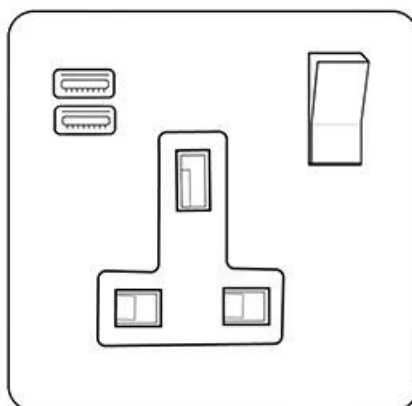

## Vintage Range - Satin Nickel 1G 13A Socket with USB-A+C - C-X05.7409.BK

<b>Range</b>	Vintage Range
<b>Product</b>	Vintage Range Satin Nickel Switches & Sockets, X05
<b>Insert Type</b>	1G 13A Socket with USB-A+C
<b>Plate Finish</b>	Satin Nickel
<b>Switch Colour</b>	Black
<b>Body and Switch Trim</b>	Black
<b>Height</b>	88 mm
<b>Width</b>	88 mm
<b>Fixing Hole Centres</b>	Box Fixing = 60.3 mm
<b>Minimum Box Depth</b>	35
<b>Current</b>	13 Amp
<b>Voltage</b>	230 V
<b>Power</b>	-
<b>Terminal Capacity</b>	4 mm <sup>2</sup>
<b>Earth Terminal Capacity</b>	5 mm <sup>2</sup>
<b>Product Class 1</b>	Face plate must be earthed
<b>Ambient Operating Temperature</b>	-5Â°C - 40Â°C
<b>Recommended Location</b>	Indoor use only
<b>Standard</b>	BS 1363