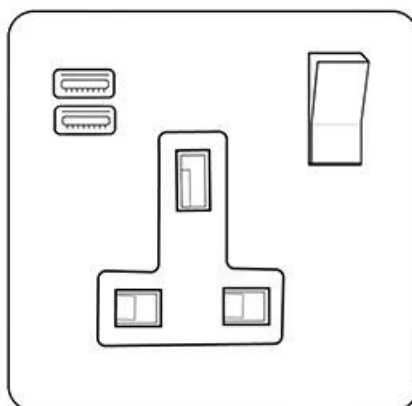

## Vintage Range - Satin Chrome 1G 13A Socket with USB-A+C - C-X03.7409.BK

<b>Range</b>	Vintage Range
<b>Product</b>	Vintage Range Satin Chrome Switches & Sockets, X03
<b>Insert Type</b>	1G 13A Socket with USB-A+C
<b>Plate Finish</b>	Satin Chrome
<b>Switch Colour</b>	Black
<b>Body and Switch Trim</b>	Black
<b>Height</b>	88 mm
<b>Width</b>	88 mm
<b>Fixing Hole Centres</b>	Box Fixing = 60.3 mm
<b>Minimum Box Depth</b>	35
<b>Current</b>	13 Amp
<b>Voltage</b>	230 V
<b>Power</b>	-
<b>Terminal Capacity</b>	4 mm <sup>2</sup>
<b>Earth Terminal Capacity</b>	5 mm <sup>2</sup>
<b>Product Class 1</b>	Face plate must be earthed
<b>Ambient Operating Temperature</b>	-5Â°C - 40Â°C
<b>Recommended Location</b>	Indoor use only
<b>Standard</b>	BS 1363