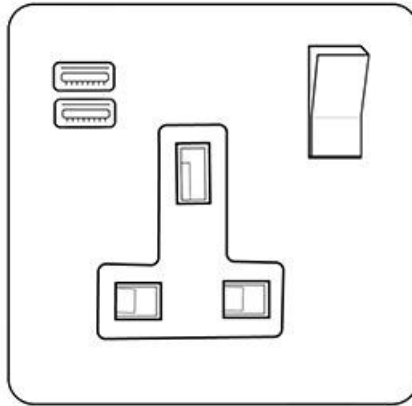

Heritage Brass

Windsor Range - Matt Bronze 1G 13A Socket with USB-A+C - C-WN9.7409.BK

Range	Windsor Range
Product	Windsor Range Matt Bronze Switches & Sockets, WN9
Insert Type	1G 13A Socket with USB-A+C
Plate Finish	Matt Bronze
Switch Colour	Black
Body and Switch Trim	Black
Height	88 mm
Width	88 mm
Fixing Hole Centres	Box Fixing = 60.3 mm
Minimum Box Depth	35
Current	13 Amp
Voltage	230 V
Power	-
Terminal Capacity	4 mm²
Earth Terminal Capacity	5 mm²
Product Class 1	Face plate must be earthed
Ambient Operating Temperature	-5Â°C - 40Â°C
Recommended Location	Indoor use only
Standard	BS 1363, BS EN 5733, BS EN 60950-1

All products listed conform to current British or European standards and the product information is correct at the time of going to press.	All accessories are manufactured under an accredited BS EN 9001:2008 Quality System.	It is the policy of the company to continually improve products as part of our development program. Therefore, we respect the right to alter designs and dimensions without prior notice.
Illustrations and diagrams are produced within the limitations of reproductions and printing processes are not binding.	Due to manufacturing process we cannot guarantee an exact colour match and shadings of certain finishes.	Correct as 09.07.2026. E&OE

British Standards
The Heritage Brass Electrical Collection is designed and manufactured to comply with the requirements of the relevant British Standards.

M. Marcus Ltd.
Telephone: +44 (0)1384247845
Fax: 01384 243 312
Email: electsales@m-marcus.com
Website: www.m-marcus.com