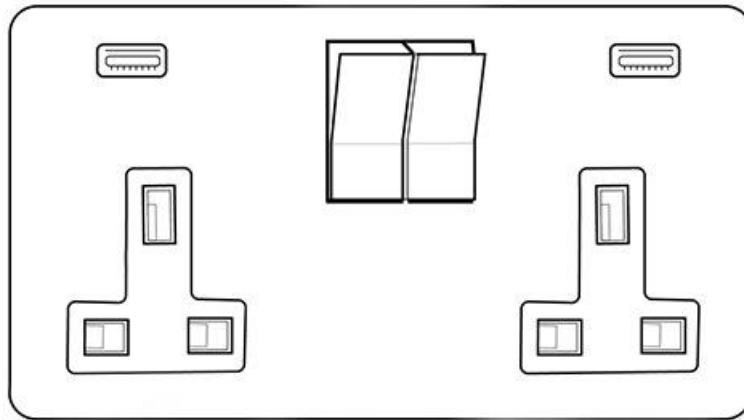

Heritage Brass

Windsor Range - Satin Nickel 2G 13A Socket with USB-A+C - C-WN5.7509.BK

Range	Windsor Range
Product	Windsor Range Satin Nickel Switches & Sockets, WN5
Insert Type	2G 13A Socket with USB-A+C
Plate Finish	Satin Nickel
Switch Colour	Black
Body and Switch Trim	Black
Height	88 mm
Width	148 mm
Fixing Hole Centres	Box Fixing = 120.6 mm
Minimum Box Depth	35
Current	13 Amp
Voltage	230 V
Power	-
Terminal Capacity	4 mm ²
Earth Terminal Capacity	5 mm ²
Product Class 1	Face plate must be earthed
Ambient Operating Temperature	-5Â°C - 40Â°C
Recommended Location	Indoor use only
Standard	BS 1363, BS EN 5733, BS EN 60950-1