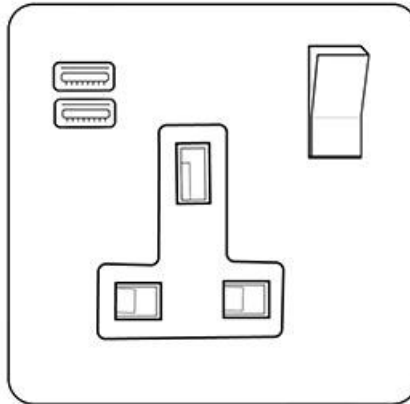

Heritage Brass

Windsor Range - Satin Brass

1G 13A Socket with USB-A+C - C-WN44.7409.BK

Range	Windsor Range
Product	Windsor Range Satin Brass Switches & Sockets, WN44
Insert Type	1G 13A Socket with USB-A+C
Plate Finish	Satin Brass
Switch Colour	Black
Body and Switch Trim	Black
Height	88 mm
Width	88 mm
Fixing Hole Centres	Box Fixing = 60.3 mm
Minimum Box Depth	35
Current	13 Amp
Voltage	230 V
Power	-
Terminal Capacity	4 mm ²
Earth Terminal Capacity	5 mm ²
Product Class 1	Face plate must be earthed
Ambient Operating Temperature	-5°C - 40°C
Recommended Location	Indoor use only
Standard	BS 1363, BS EN 5733, BS EN 60950-1