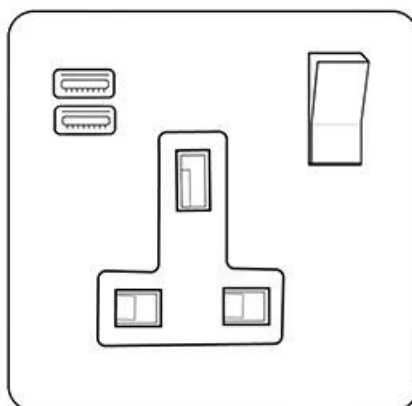

Heritage Brass

Windsor Range - Satin Brass 1G 13A Socket with USB-A+C - C-WN44.7409.BK

Range	Windsor Range
Product	Windsor Range Satin Brass Switches & Sockets, WN44
Insert Type	1G 13A Socket with USB-A+C
Plate Finish	Satin Brass
Switch Colour	Black
Body and Switch Trim	Black
Height	88 mm
Width	88 mm
Fixing Hole Centres	Box Fixing = 60.3 mm
Minimum Box Depth	35
Current	13 Amp
Voltage	230 V
Power	-
Terminal Capacity	4 mm ²
Earth Terminal Capacity	5 mm ²
Product Class 1	Face plate must be earthed
Ambient Operating Temperature	-5°C - 40°C
Recommended Location	Indoor use only
Standard	BS 1363, BS EN 5733, BS EN 60950-1